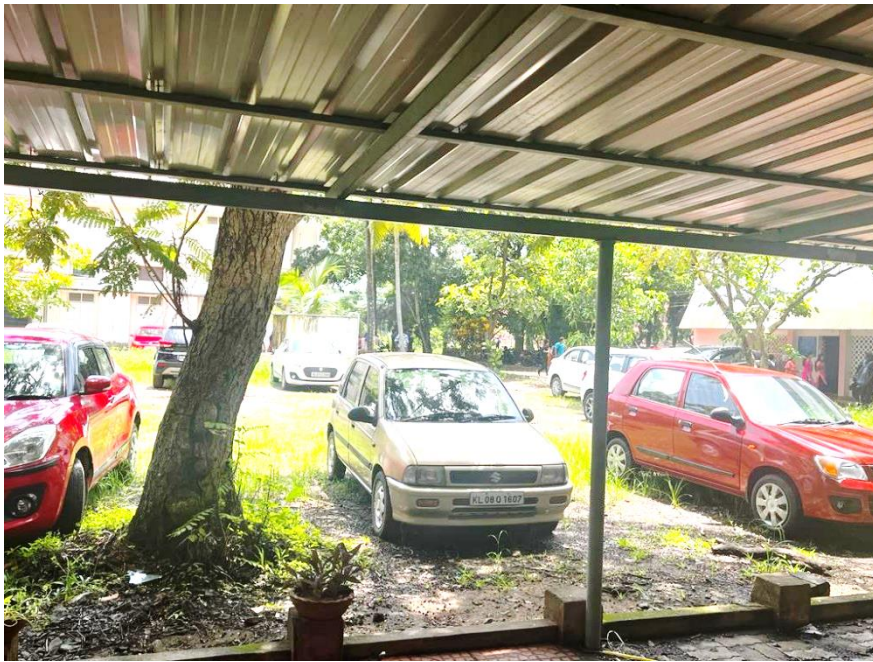

INFRASTRUCTURAL FACILITIES

RESTROOM FOR LADY STAFFS AND STUDENTS

The college has a room for the female students, teachers and non-teaching staffs for leisure and recreation. The room meant for students and lady staffs inside the campus is furnished with comfy beds, drinking water facilities, reading corner, two toilets, a vending machine and an incinerator with recreational facilities.

SANITARY FACILITIES (INCINERATORS)

CAR PARKING FACILITIES

The institution provides car parking facilities inside the campus for the teaching and non-teaching staffs. A Vehicle policy was implemented for the better working conditions inside the campus. There is separate space for parking two wheelers inside the campus.

SEPARATE ROOM FOR STAFFS IN COLLEGE CANTEEN

HOSTEL