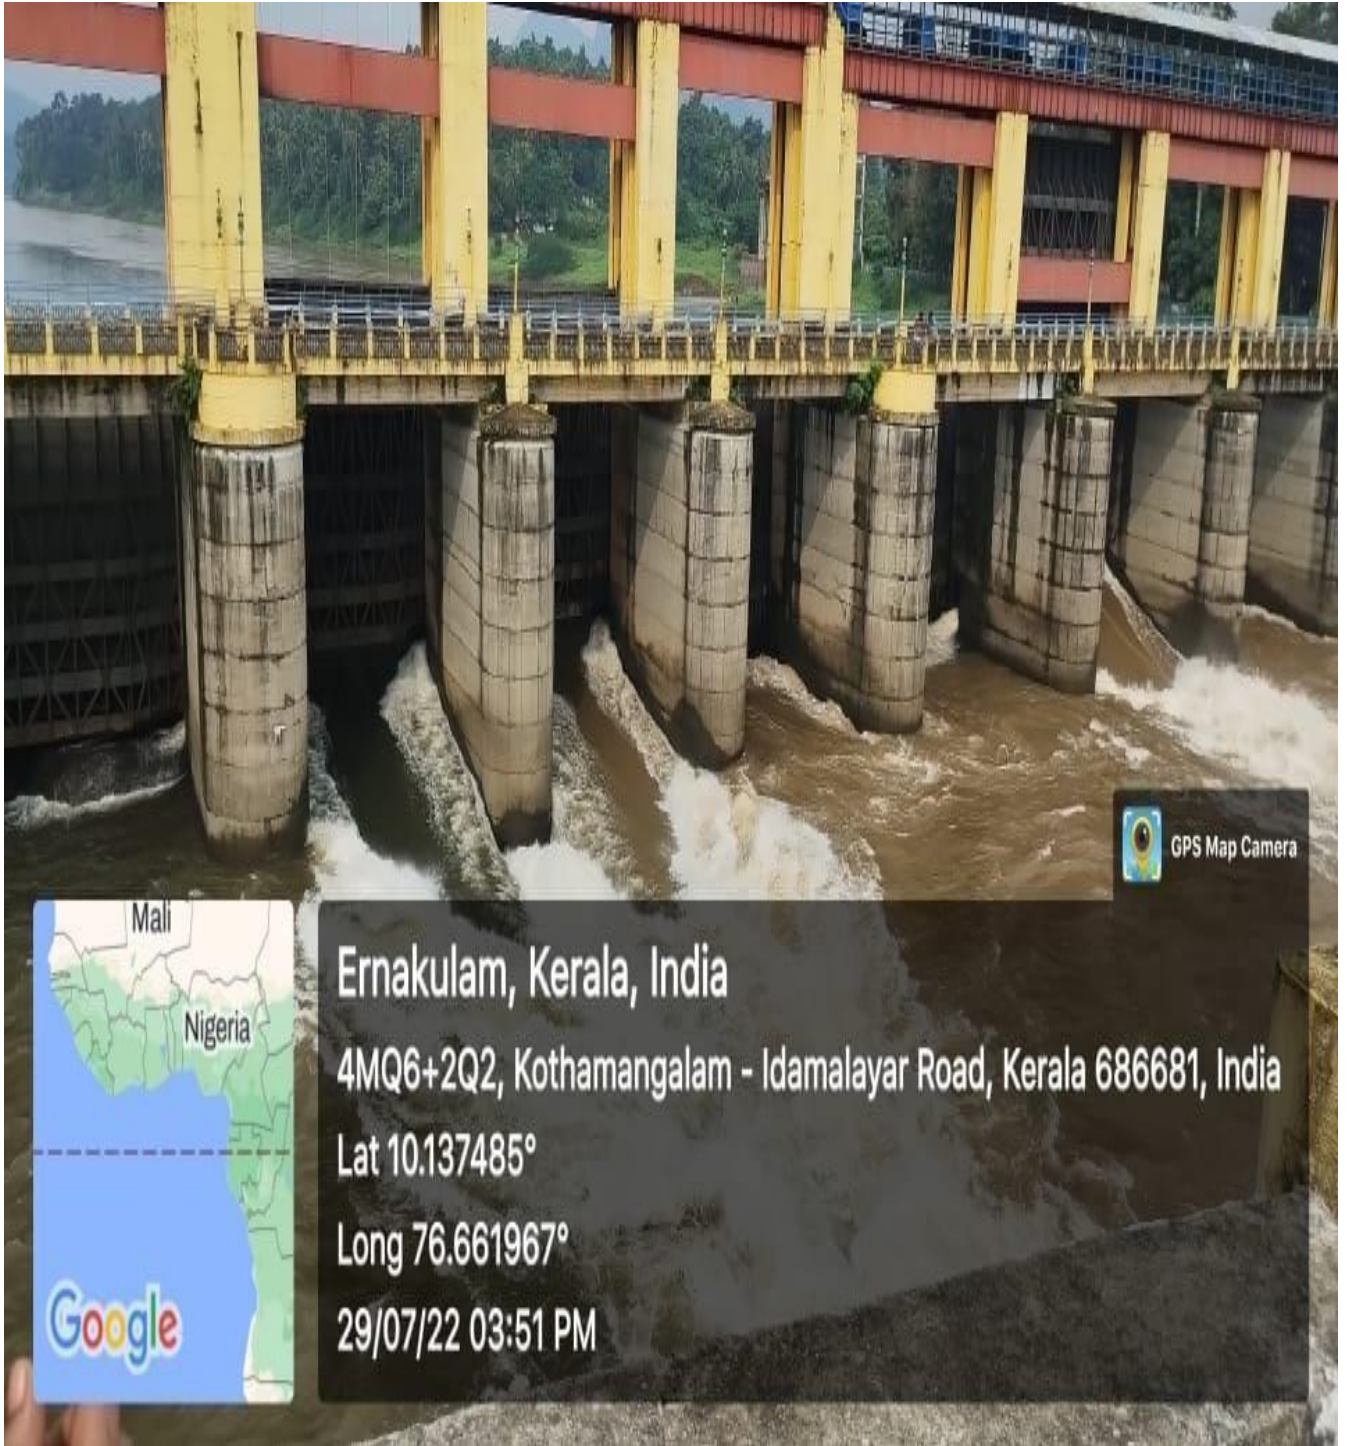

The students submitted a detailed report based on their field visit. It was a great opportunity for the students to experience the ideal ecotourism destination. The trip helped a lot to know about the conservation and maintenance of wild life.

11. Photos